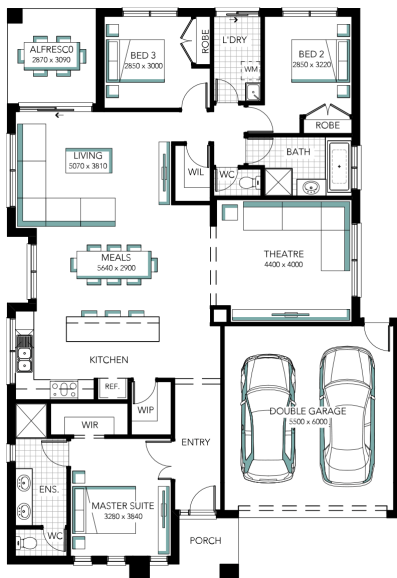

Ellenbrook 22

Address

133 Mulgara Drive Chisholm Estate

Lot Width

15.00

Lot size

703.00 m²

House size

208.30 m²

Your Inclusions

- Enjoy the luxury of Essastone to your kitchen benchtops
- Beautiful Beaumont Tiles to your wet and dry area tiling
- Your home will stay cosy and warm with ducted gas heating and wall mounted control.
- Comfortable carpets and underlay to your bedrooms and lounge
- Seamless transition into your showers with tiled shower bases.
- 900mm stainless steel freestanding cooker and canopy rangehood for the Chef in the family.